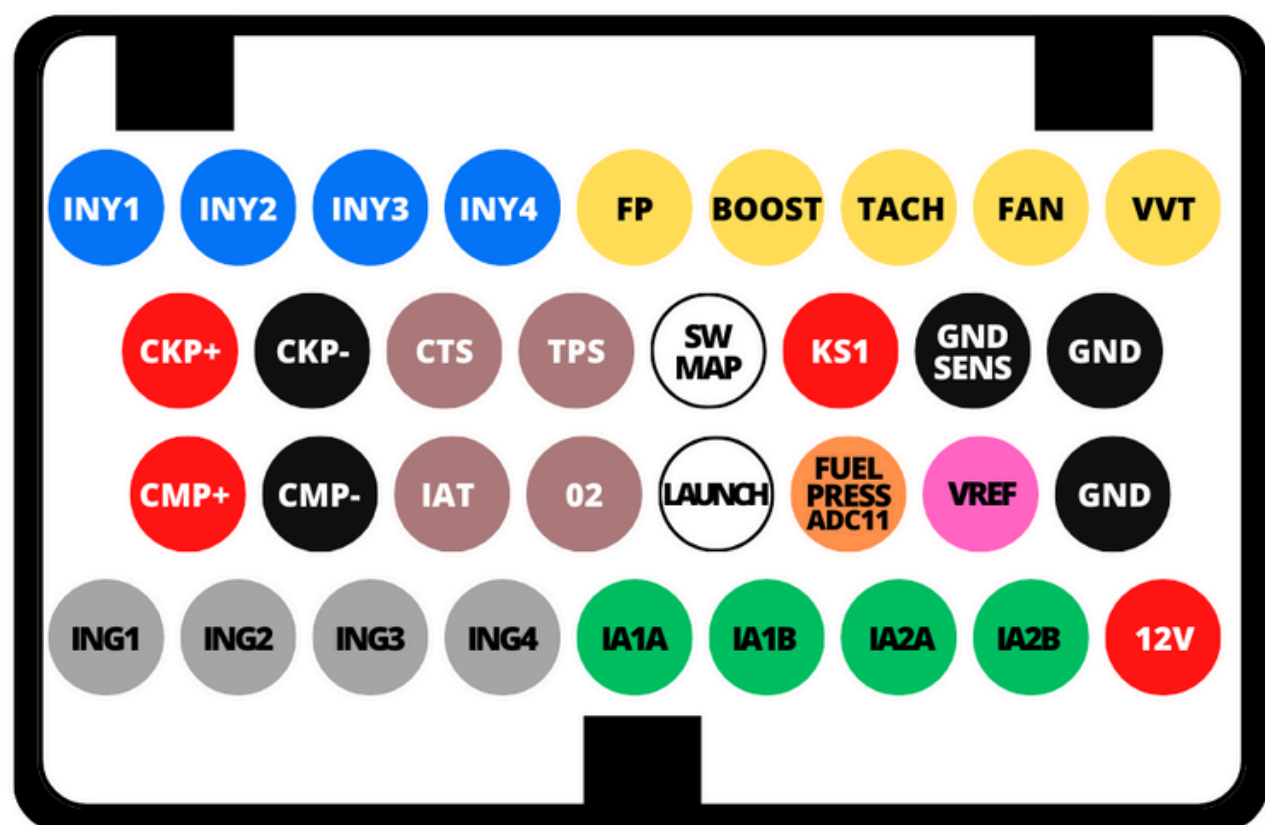

NANOTECH
ECU FULL

CONECTOR 1

CONECTOR 2

8 CILINDROS