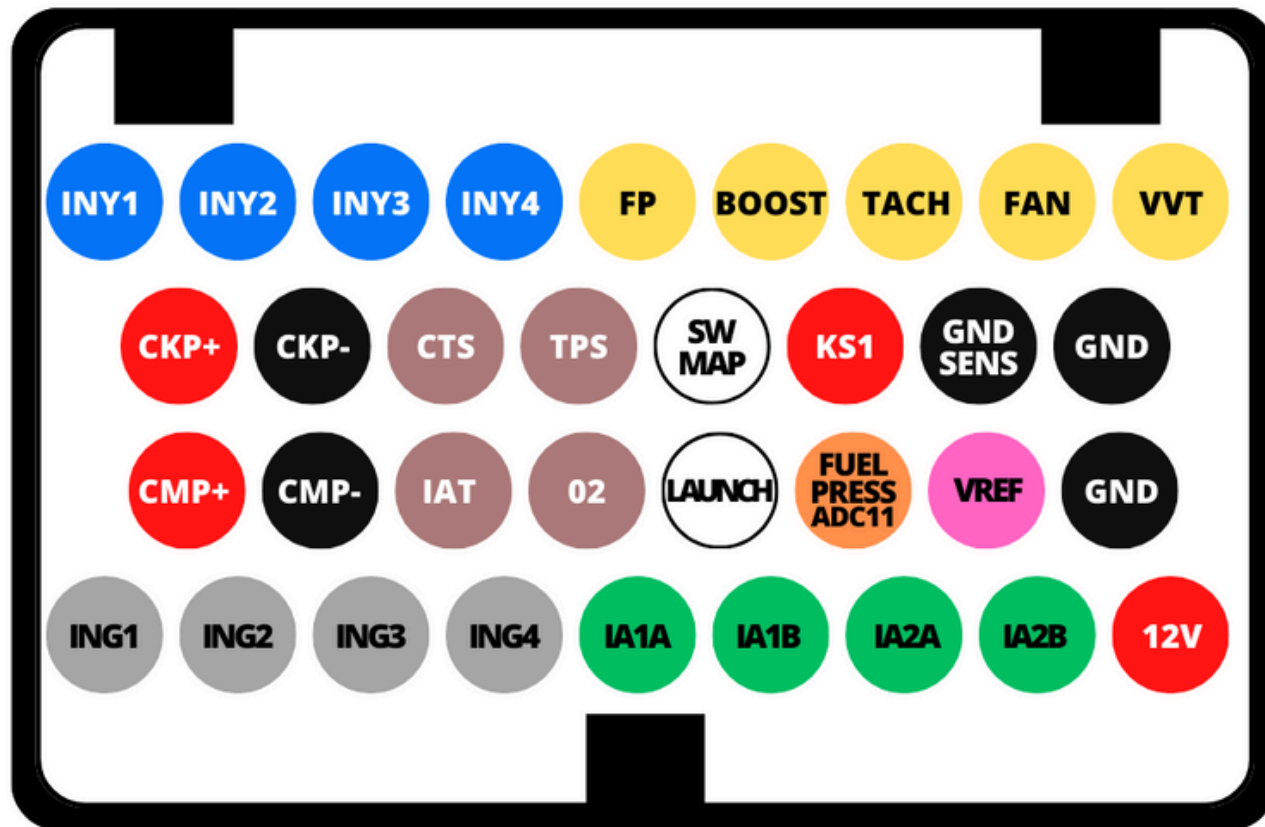

NANOTECH
ECU FULL

CONECTOR 1

CONECTOR 2

8 CILINDROS